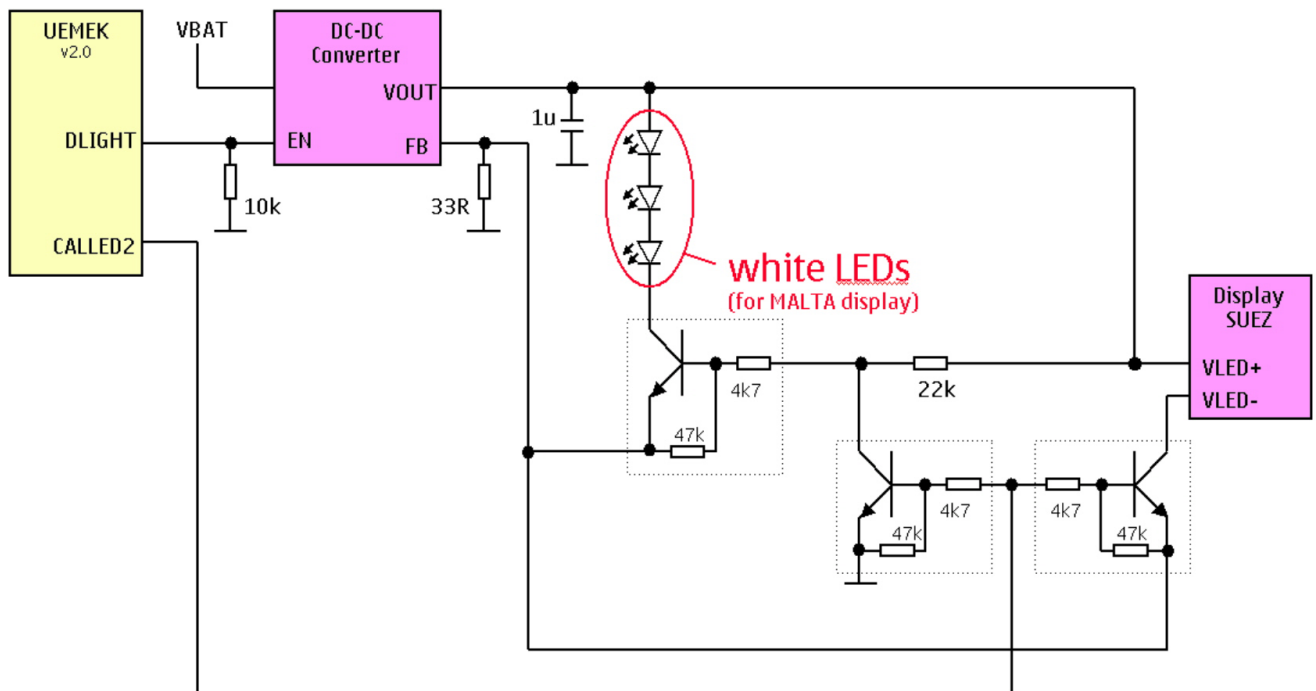

Figure 130 Keyboard light

Figure 131 Display light

Test possibility

Phoenix LED test

For troubleshooting see Display faults in Baseband Troubleshooting Instructions.

SIM

The whole SIM interface locates in UPP and UEMEK.